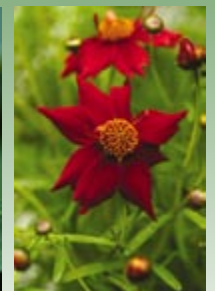

New 2008 Introductions

STATUESQUE & TROPICALS STATUESQUE & TROPICALS

Pennisetum setaceum
'Fireworks'

Sanchezia speciosa
'Ellen'

Cordyline australis
'Southern Splendor'

Citrus limon
Variegated

Jasmine
'Salsa'

ANNUALS HERBS VEGETABLES ANNUALS HERBS VEGETABLES ANNUALS

Broccoli
'Blue Wind'

Tropaeolum majus
'Princess of India'

Amaranthus cruentus
'Autumn Palette'

Edible Pea
'Golden Sweet'

Ground Cherry
'Golden Sweet'

Tagetes erecta
'Nosento Limegreen'

Dahlia
'Mystic Illusion'

Zucchini
Pool Ball Series

Eggplant
'Hansel' (AAS)

Calibrachoa
'Callie Painted Coral'

Sanvitalia procumbens
'Tsavo Double Gold'

Coreopsis
'Sunshine Cherry'