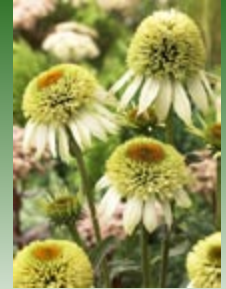

Musa
'Little Prince'

PERENNIALS PERENNIALS PERENNIALS PERENNIALS PERENNIALS

Lupine
'Pashmir'

Dianthus barbatus
'Green Trick'

Campanula
'Pink Octopus'

Erysimum
'Jenny Brook'

Vinca
'Angel TuTu'

Echinacea purpurea
'Coconut Lime'

ANNUALS HERBS VEGETABLES ANNUALS HERBS VEGETABLES ANNUALS

Broccoli
'Blue Wind'

Tropaeolum majus
'Princess of India'

Amaranthus cruentus
'Autumn Palette'

Edible Pea
'Golden Sweet'

Ground Cherry
'Golden Sweet'

Tagetes erecta
'Nosento Limegreen'

Dahlia
'Mystic Illusion'

Zucchini
Pool Ball Series

Eggplant
'Hansel' (AAS)

Calibrachoa
'Callie Painted Coral'

Sanvitalia procumbens
'Tsavo Double Gold'

Coreopsis
'Sunshine Cherry'