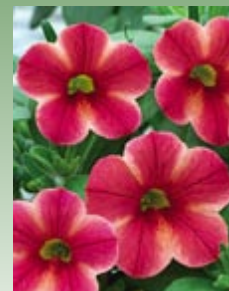

ANNUALS HERBS VEGETABLES ANNUALS HERBS VEGETABLES ANNUALS

Broccoli
'Blue Wind'

Tropaeolum majus
'Princess of India'

Amaranthus cruentus
'Autumn Palette'

Edible Pea
'Golden Sweet'

Ground Cherry
'Golden Sweet'

Tagetes erecta
'Nosento Limegreen'

Dahlia
'Mystic Illusion'

Zucchini
Pool Ball Series

Eggplant
'Hansel' (AAS)

Calibrachoa
'Callie Painted Coral'

Sanvitalia procumbens
'Tsavo Double Gold'

Coreopsis
'Sunshine Cherry'